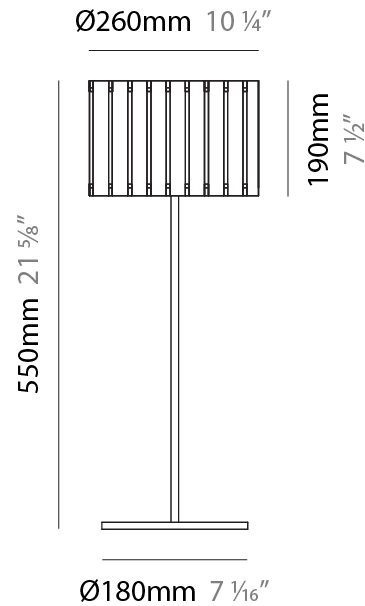

LUZ OCULTA WOOD PORTABLE

D54038-

base number   Finish Options   -   Finish Options

1. To build a product code in our configurator select the specify button on the base model # product page
2. To build a manual product code on this datasheet choose from the options listed below in blue font and add the suffix to the base model #

GENERAL

Series: Luz Oculta
Subseries: Luz Oculta Wood
Partner: Fambuena
Division: Design
Installation: Portable
Product Type: Table
Mounting Location: Table
Light Distribution: Direct / Indirect

PHYSICAL

Shape: Cylinder
Diameter (mm): 260
Diameter (in): 10 ¼
Height (mm): 550
Height (in): 21 ⅝
Fixture Finish: DOW / NAT
Holder Finish: BRA / BRZ
Fixture Material: Metal / Wood
Primary Material: Wood
Upon Request: Bolt Down

ELECTRICAL

Number of Lamps: 1
Lamp Type: LED Retrofit
Lamp Shape: B10
Bulb Included: Bulb Not Included
Max. Wattage Per Lamp (W): 4
Lamp Base: E12
Input Voltage (V): 120

LED

OPTICAL

RATINGS AND CERTIFICATIONS

Certified By: Certified for North American Standards
IP rating: IP20