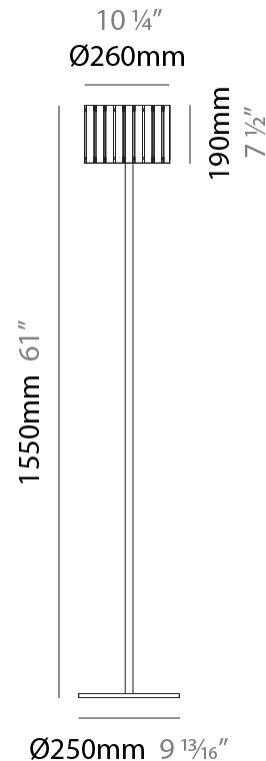

LUZ OCULTA WOOD PORTABLE

D54032- _____

base number   Finish Options   Finish Options

1. To build a product code in our configurator select the specify button on the base model # product page
2. To build a manual product code on this datasheet choose from the options listed below in blue font and add the suffix to the base model #

GENERAL

Series: Luz Oculta
Subseries: Luz Oculta Wood
Partner: Fambuena
Division: Design
Installation: Portable
Product Type: Floor
Mounting Location: Floor
Light Distribution: Direct / Indirect

PHYSICAL

Shape: Cylinder
Diameter (mm): 260
Diameter (in): 10 ¼
Height (mm): 1550
Height (in): 61
Fixture Finish: [DOW / NAT](#)
Holder Finish: BRA / BRZ
Fixture Material: Metal / Wood
Primary Material: Wood
Upon Request: Bolt Down

ELECTRICAL

Number of Lamps: 1
Lamp Type: LED Retrofit
Lamp Shape: B10
Bulb Included: Bulb Not Included
Max. Wattage Per Lamp (W): 4
Lamp Base: E12
Input Voltage (V): 120

LED

OPTICAL

RATINGS AND CERTIFICATIONS

Certified By: Certified for North American Standards
IP rating: IP20